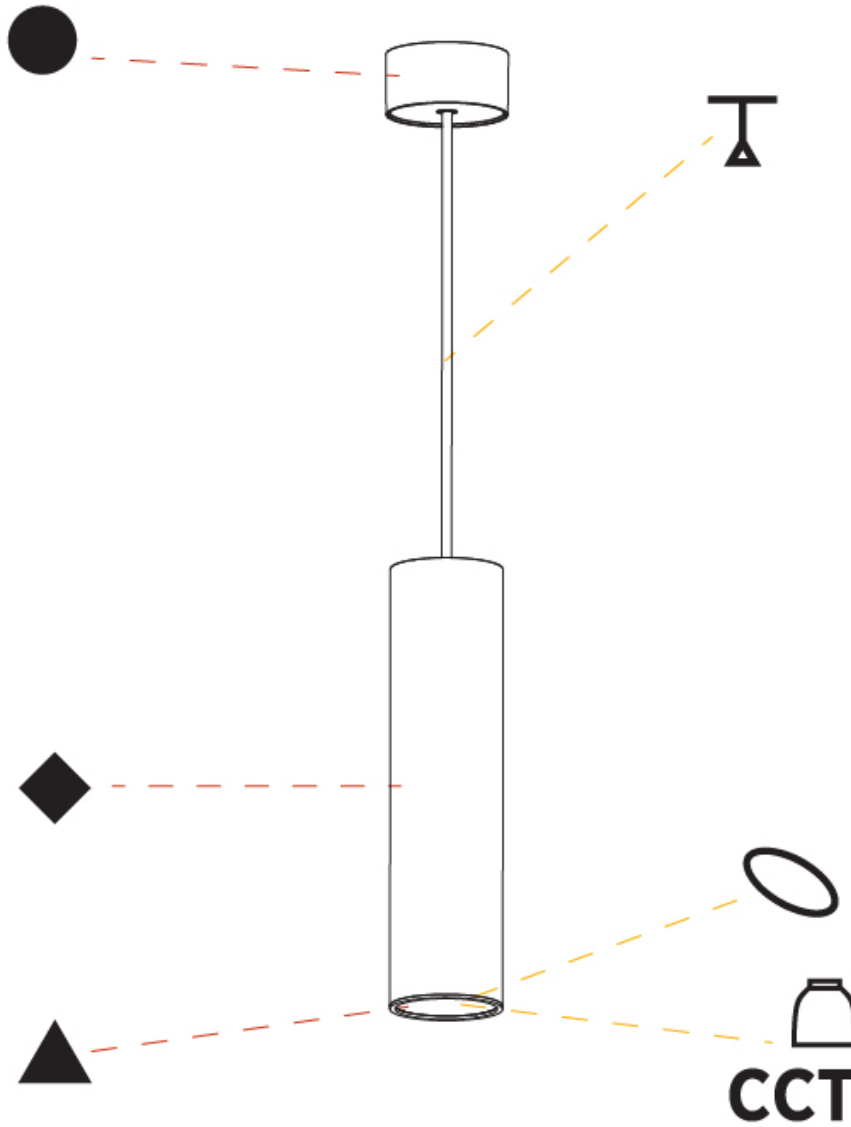

HANGOVER MONOPOINT SURFACE CANOPY SUSPENSION

A300166-

PROJECT
TYPE
SPECIFIER
QUANTITY
DATE