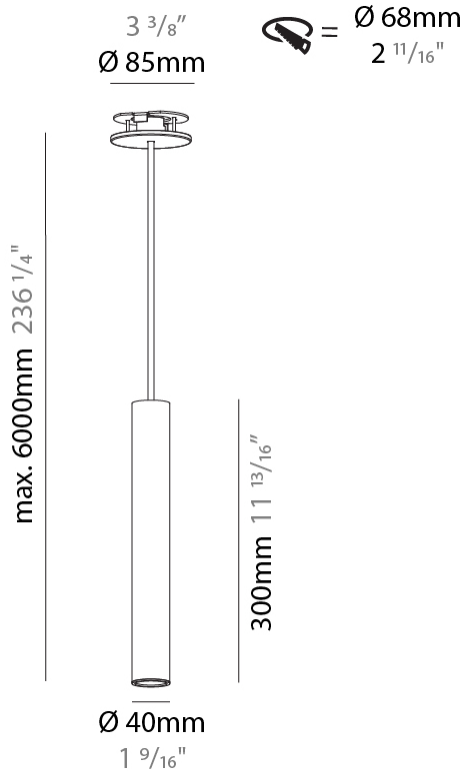

GENERAL

Series: Hangover
Subseries: Hangover Monopoint Recessed Canopy
Brand: Prolicht
Division: Architectural
Mounting Type: Suspension
Mounting Location: Ceiling
Subcategory: Pendant

PHYSICAL

Shape: Cylinder
Diameter (mm): 40
Diameter (in): 1 9/16
Height (mm): 300
Height (in): 11 13/16
Max. Overall Height (mm): 2300
Max. Overall Height (in): 90 9/16
Light Distribution: Downlight
Diffuser: Shine Ring 0-6
Fixture Finish: SSR / BKV / CWI / CRY / HAB / UFT / ITA / RUA / FTG / MYG / LOD / PUS / FRO / FUP / KIA / POP / BLS / SPG / MEY / GOH / GUM / CHC / COM / ABZ / JAG / OBR / MOS / ROR
Fixture Material: Aluminum
Cable Details: 2000mm / 6000mm Cable in White / Black / Orange / Red
Cut-out Measurements: 68mm / 2 11/16"

ELECTRICAL

Lamp Type: LED (Zhaga Standard)
Input Wattage (W): 10.9
Total Output Wattage (W): 9
Dimming: Non-Dimmable
Driver Included: Yes
Driver Location: External
Driver Type: Constant Current
Driver Class: Class 2
Input Voltage (V): 120
Constant Current (mA): 500
Upon Request: Remote: 0-10Vdc dimming / Phase dimming 120Vac

LED

Number of LEDs: 1
Color Temperature (°K): 2700 / 3000 / 4000
Max. Delivered Lumen (lm): 842
CRI: >90 CRI
Lamp Life (hrs): 50000
Upon Request: ***3500K available in minimum quantities (larger quantities upon request)

OPTICAL

Reflector°: 40 / 50

RATINGS AND CERTIFICATIONS

Certified By: Certified for North American Standards
IP rating: IP20