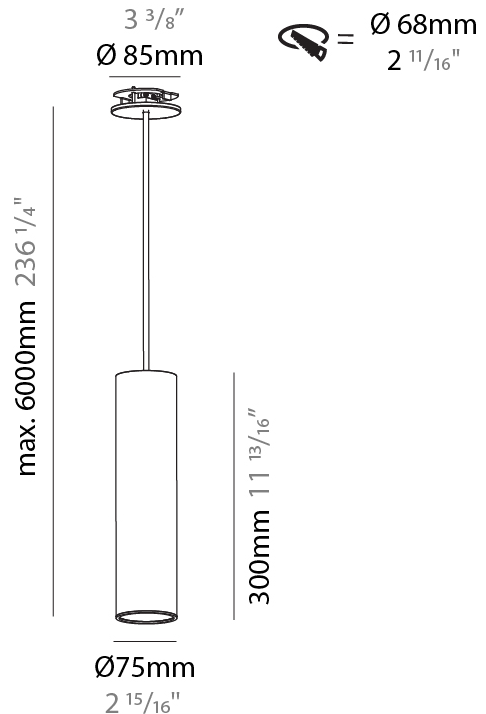

PHYSICAL

Shape: Cylinder
Diameter (mm): 75
Diameter (in): 2 ¹⁵/₁₆
Height (mm): 300
Height (in): 11 ¹³/₁₆
Max. Overall Height (mm): 2300
Max. Overall Height (in): 90 ⁹/₁₆
Light Distribution: Direct / Indirect / Downlight
Diffuser: Shine Ring 0-6
Fixture Finish: SSR / BKV / CWI / CRY / HAB / UFT / ITA / RUA / FTG / MYG / LOD / PUS / FRO / FUP / KIA / POP / BLS / SPG / MEY / GOH / GUM / CHC / COM / ABZ / JAG / OBR / MOS / ROR
Fixture Material: Aluminum
Cable Details: 2000mm / 6000mm Cable in White / Black / Orange / Red
Cut-out Measurements: 68mm / 2 11/16"

ELECTRICAL

Lamp Type: LED (Zhaga Standard)
Input Wattage (W): 10.9
Total Output Wattage (W): 9
Dimming: Tri-Mode (Non-Dimming and Phase Dimming (120Vac only) and 0-10V Dimming)
Driver Included: Yes
Driver Location: External
Driver Type: Constant Current - Universal
Driver Class: Class 2
Housing: ENCP3 w/Quick Connect
Input Voltage (V): 120 - 277
Constant Current (MA): 500

LED

Number of LEDs: 1
Color Temperature (°K): 2700 / 3000 / 4000
Max. Delivered Lumen (lm): 923
CRI: >90 CRI
Lamp Life (hrs): 50000
Upon Request: ***3500K available in minimum quantities (larger quantities upon request)

OPTICAL

Reflector: 18 / 36 / 52

RATINGS AND CERTIFICATIONS

Certified By: Certified for North American Standards
IP rating: IP20